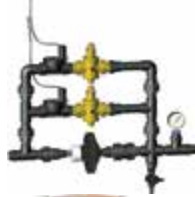

Turkey
Heavy Finish
02205534*

Snap On Plug for Nipple
(with O-Ring)
02205262

* Cat. no. without nipple

Nipple System

Pressure Management Systems

Water On Demand Regulator
02205365

Water On Demand Controller
02205377